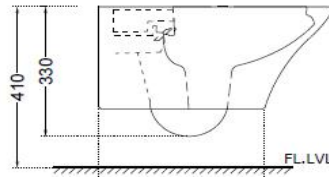

SPECIFICATION DATA SHEET

PRODUCT DETAILS

<b>Manufacturer :</b>	Artize	<b>Type:</b>	Wall Hung WC
<b>Colour:</b>	White	<b>Flush valves</b>	Regular, Dual & I Flush advantages
<b>Outlet</b>	Horizontal	<b>Material:</b>	Ceramic - Vitreous China
<b>Technical Details:</b>	Internal diameter of inlet hole dia. $\varnothing 58 \pm 3$ mm External diameter of outlet hole dia. $\varnothing 100 \pm 5$ mm		

PRODUCT IMAGE

TECHNICAL DRAWING

TOP VIEW

SIDE VIEW

BACK VIEW

<b>Product Dimension</b>	360x540x330 mm	<b>FEATURES</b>
<b>Product Weight</b>	17.3 Kg	Rimless WC, Blind Installation with quick release seat cover, Exclusive Design