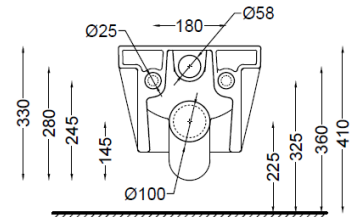

SPECIFICATION DATA SHEET

PRODUCT DETAILS

<b>Manufacturer :</b>	Artize	<b>Type:</b>	Wall Hung WC
<b>Colour:</b>	White	<b>Flush valves</b>	Regular, Dual & I Flush advantages
<b>Outlet</b>	Horizontal	<b>Material:</b>	Ceramic - Vitreous China
<b>Technical Details:</b>	Internal diameter of inlet hole dia. $\varnothing 58 \pm 3$ mm External diameter of outlet hole dia. $\varnothing 100 \pm 5$ mm		

PRODUCT IMAGE

TECHNICAL DRAWING

TOP VIEW

SIDE VIEW

BACK VIEW

<b>Product Dimension</b>	360x540x330 mm	<b>FEATURES</b>
<b>Product Weight</b>	17.3 Kg	Rimless WC, Blind Installation with quick release seat cover, Exclusive Design

DISCLAIMER: Our every effort has been made to ensure factual accuracy, the information presented subject to changes due to requirements in different sites, markets and/ or countries. All dimensions are in mm (Tolerance  $\pm 5$  MM). Jaquar reserves the right to make the necessary amendments at any time without prior notice.