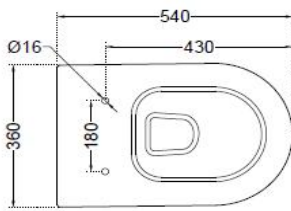

SPECIFICATION DATA SHEET

PRODUCT DETAILS

<b>Manufacturer :</b>	Artize	<b>Type:</b>	Wall Hung WC
<b>Colour:</b>	White	<b>Flush valves</b>	Regular, Dual & I Flush advantages
<b>Outlet</b>	Horizontal	<b>Material:</b>	Ceramic - Vitreous China
<b>Technical Details:</b>	Internal diameter of inlet hole dia. $\varnothing 58 \pm 3$ mm External diameter of outlet hole dia. $\varnothing 100 \pm 5$ mm		

PRODUCT IMAGE

TECHNICAL DRAWING

TOP VIEW

SIDE VIEW

BACK VIEW

<b>Product Dimension</b>	360x540x330 mm	<b>FEATURES</b>
<b>Product Weight</b>	17.3 Kg	Rimless WC, Blind Installation with quick release seat cover, Exclusive Design

DISCLAIMER: Our every effort has been made to ensure factual accuracy, the information presented subject to changes due to requirements in different sites, markets and/ or countries. All dimensions are in mm (Tolerance  $\pm 5$  MM). Jaquar reserves the right to make the necessary amendments at any time without prior notice.